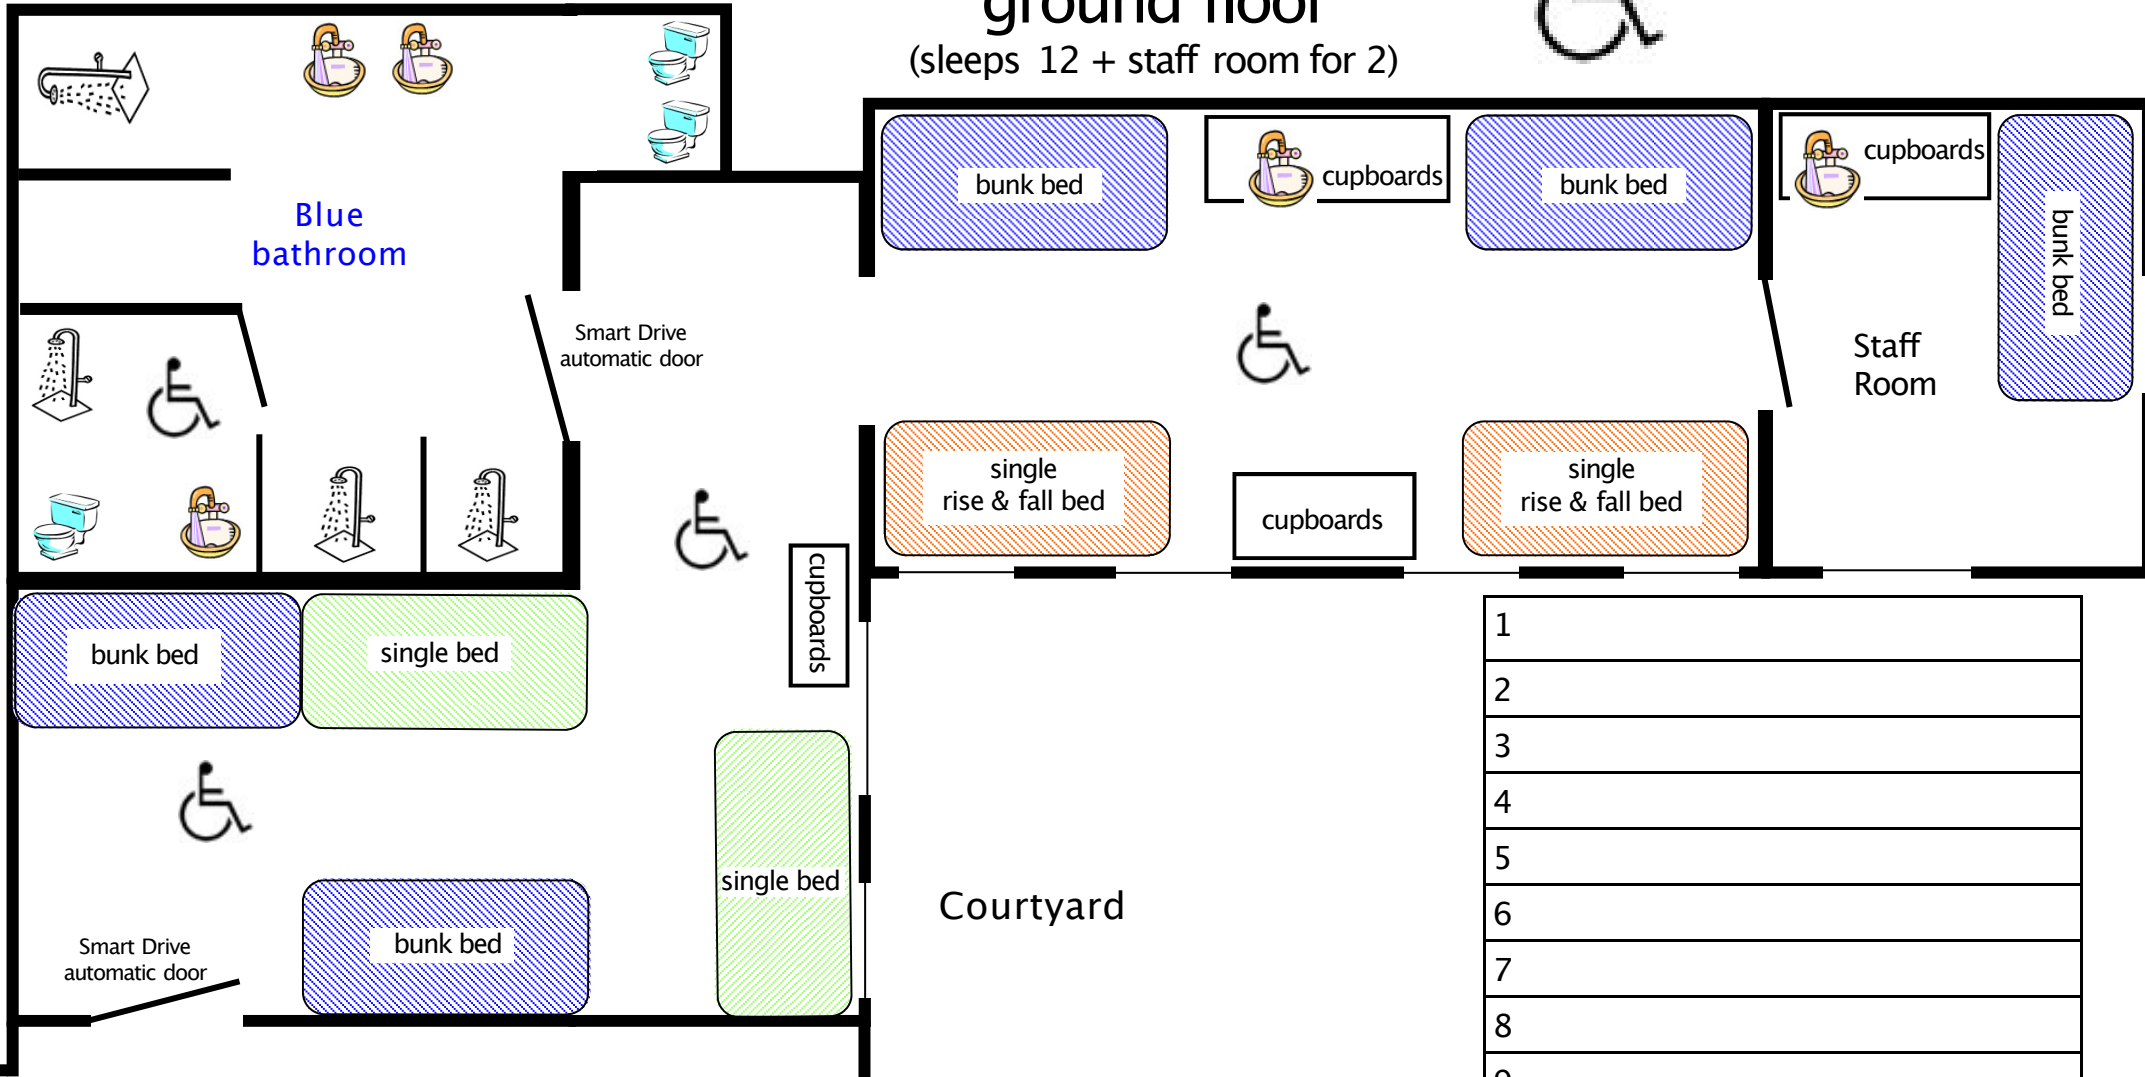

Blue dormitory ground floor

(sleeps 12 + staff room for 2)

1
2
3
4
5
6
7
8
9
10
11
12
1
2

Dining Room Hallway Fire Exit

Red dormitory ground floor

(sleeps 12 + staff room for 2)

1
2
3
4
5
6
7
8
9
10
11
12

Staff room

1
2

Pink and Green dormitory first floor

(sleeps 14 + 2 staff rooms)

Pink room

1
2
3
4
5
6

Staff room

1
2

Green room

1
2
3
4

5
6
7
8

Orange dormitory ground floor

sleeps 4

(uses other bathrooms but can use staff bathroom at night)