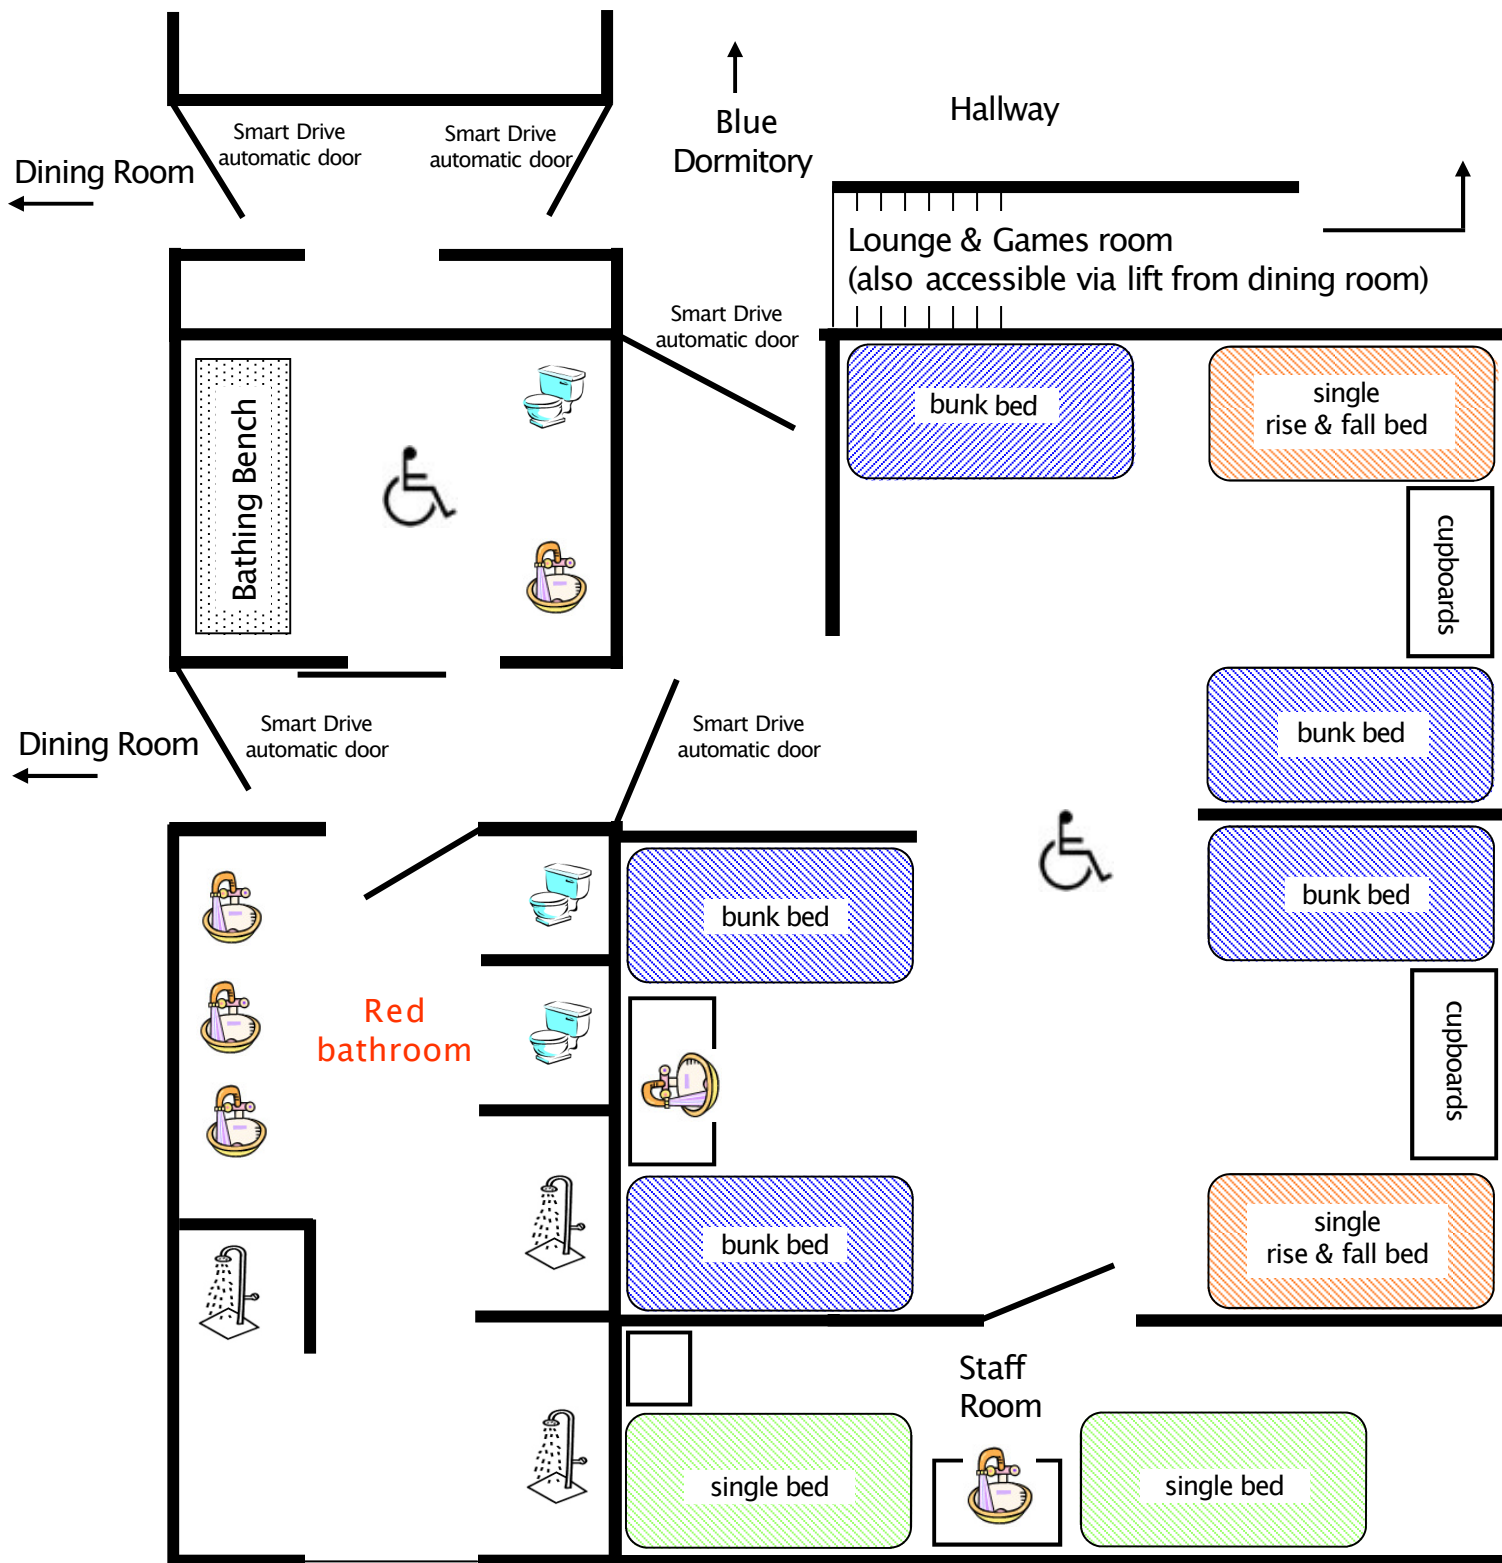

Blue dormitory ground floor

(sleeps 12 + staff room for 2)

1
2
3
4
5
6
7
8
9
10
11
12
1
2

Dining Room Hallway Fire Exit

Red dormitory ground floor

(sleeps 12 + staff room for 2)

1
2
3
4
5
6
7
8
9
10
11
12

Staff room

1
2

Pink and Green dormitory first floor

(sleeps 14 + 2 staff rooms)

Pink room

1
2
3
4
5
6

Staff room

1
2

Green room

1
2
3
4

5
6
7
8

Orange dormitory ground floor

sleeps 4

(uses other bathrooms but can use staff bathroom at night)