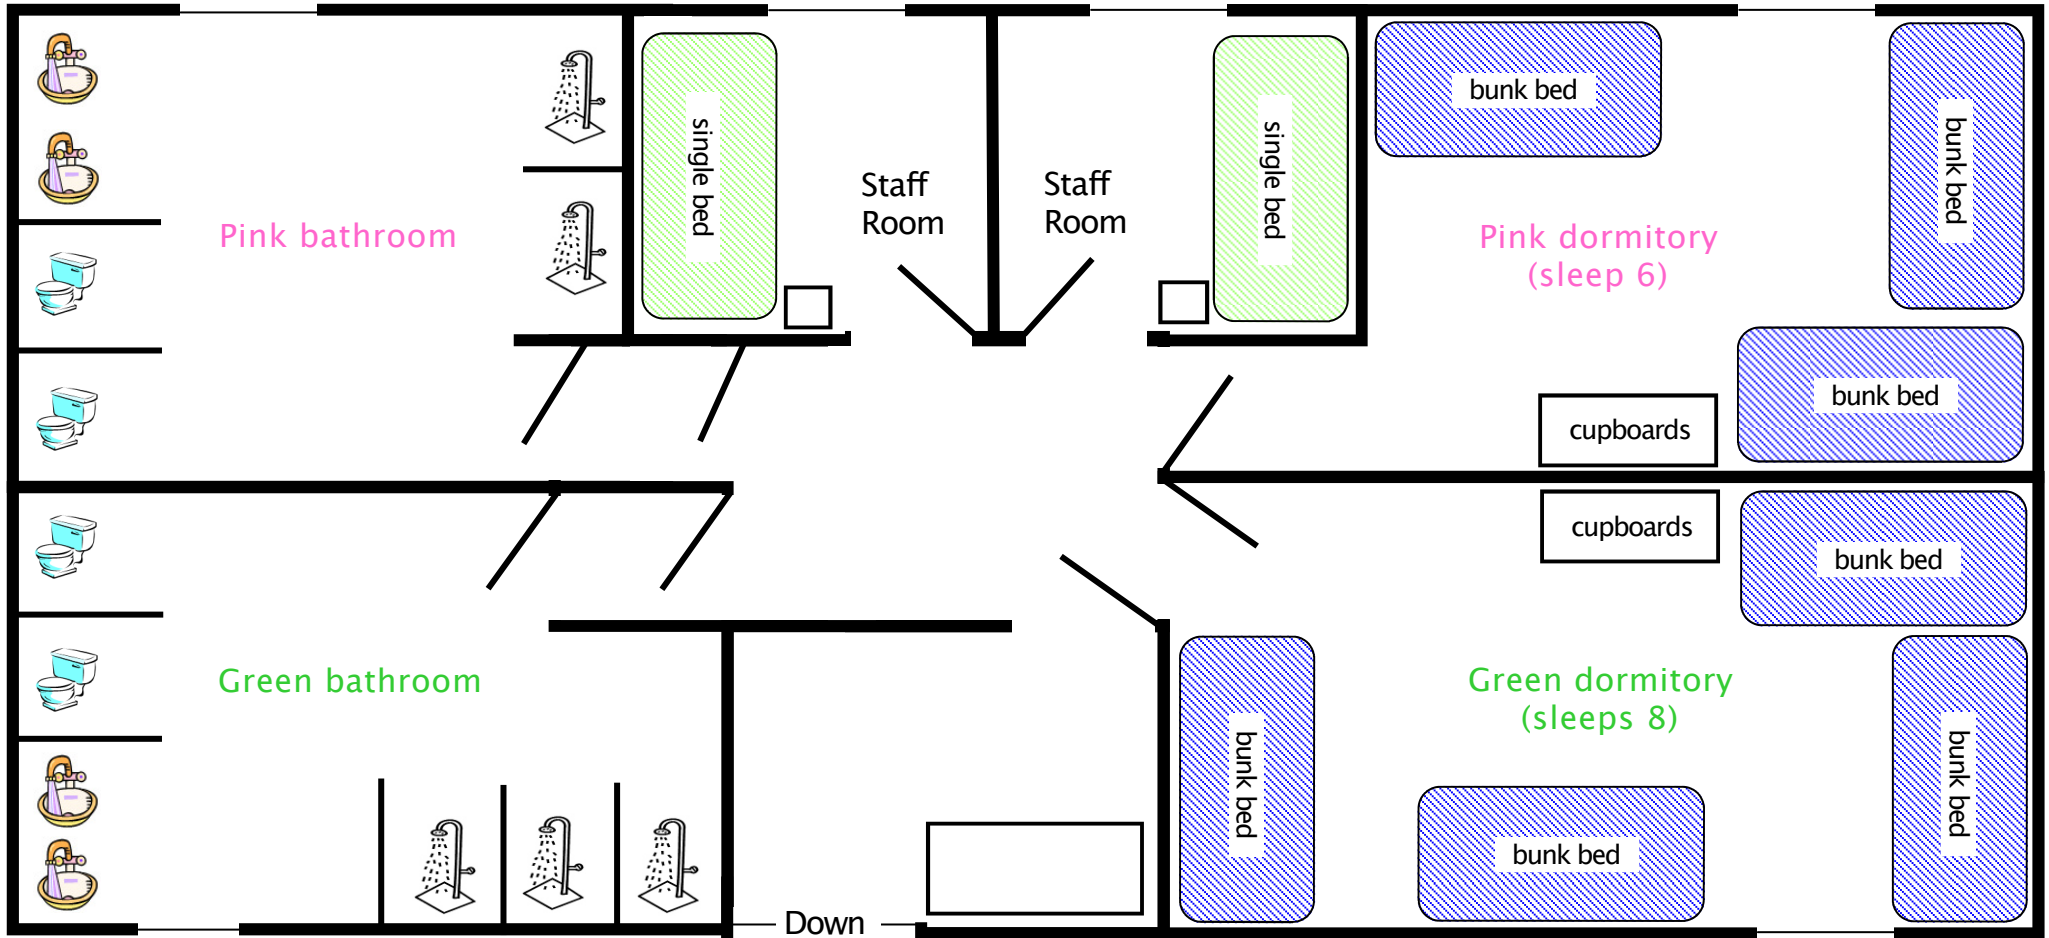

Blue dormitory ground floor

(sleeps 12 + staff room for 2)

1
2
3
4
5
6
7
8
9
10
11
12
1
2

Dining Room Hallway Fire Exit

Red dormitory ground floor

(sleeps 12 + staff room for 2)

1
2
3
4
5
6
7
8
9
10
11
12

Staff room

1
2

Pink and Green dormitory first floor

(sleeps 14 + 2 staff rooms)

Pink room

1
2
3
4
5
6

Staff room

1
2

Green room

1
2
3
4

5
6
7
8

Orange dormitory ground floor

sleeps 4

(uses other bathrooms but can use staff bathroom at night)